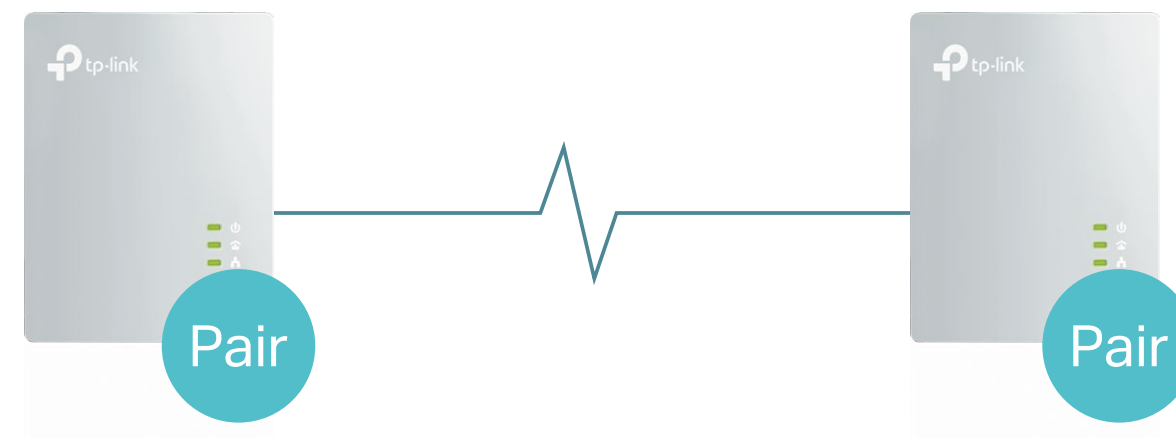

AV600 Powerline Starter Kit

Smooth HD Streaming
in Every Room

TL-PA411 KIT

HomePlug
AV 600Mbps

One-Button
Security

Plug, Pair
and Play

Highlights

HomePlug AV Standard Compliant

The HomePlug AV standard creates high-speed data transfer rates of up to 600Mbps to support all your online activities.

One-Button Security

Simply push the Pair button on the adapters, and quickly set up a hassle-free powerline network.

Features

Speed

- Ultra-fast Powerline Speed – HomePlug AV standard compliant, high-speed data transfer rate of up to 600Mbps, ideal for Ultra HD streaming and online gaming
- Ethernet Port – The Ethernet port allows your TV, game console or PC to connect to the internet at high speed

Range

- 300 meters Range – Up to 300 meters / 1000 feet range over the existing household power circuit.

Security

- Pair Button – 128-bit AES encryption easily at a push of the "Pair" button

Design

- Compact Design – Small and elegant, fits your room