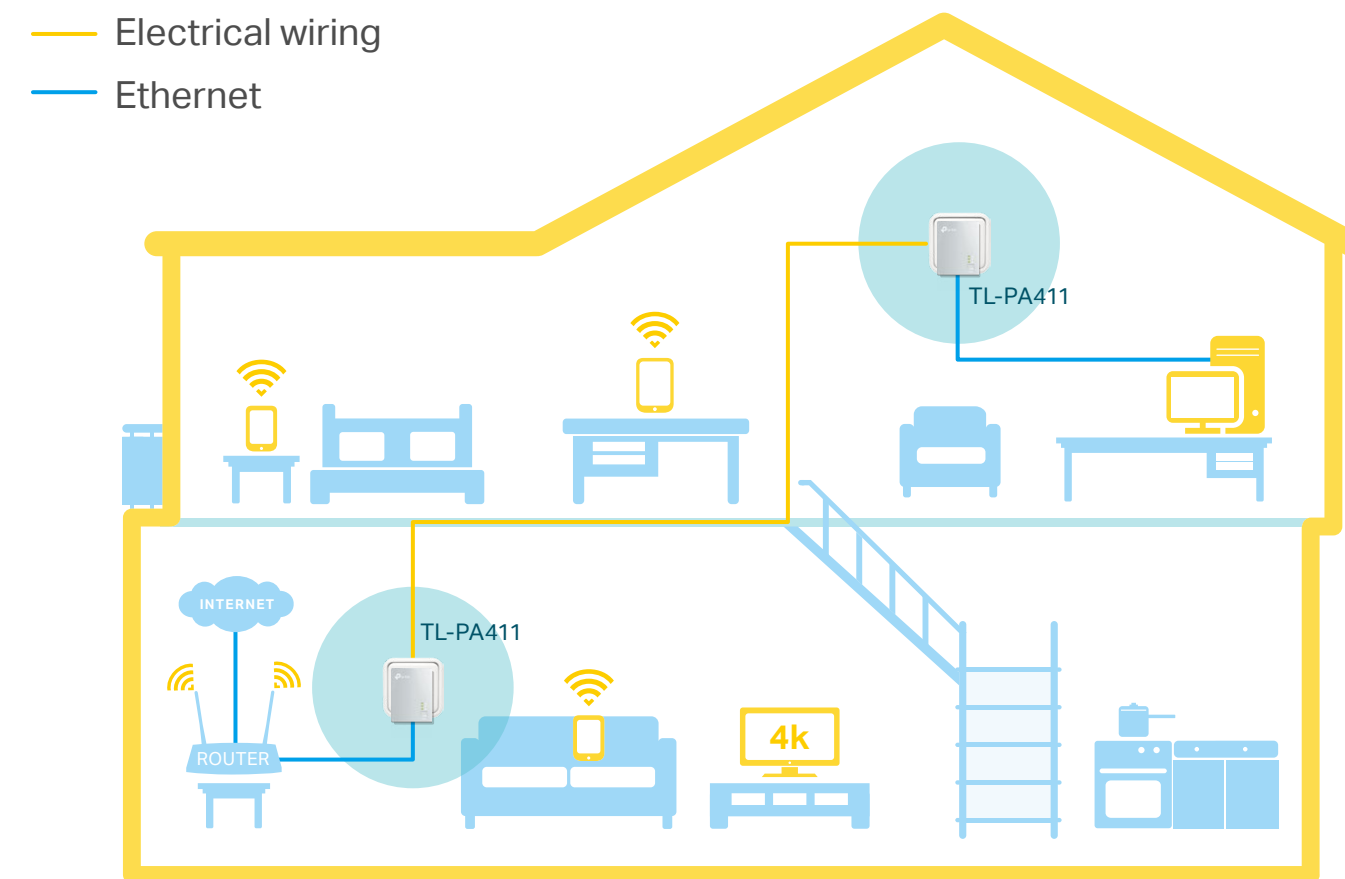

The HomePlug AV standard creates high-speed data transfer rates of up to 600Mbps to support all your online activities.

One-Button Security

Simply push the Pair button on the adapters, and quickly set up a hassle-free powerline network.

Highlights

Plug, Pair and Play!

Powerline adapters and extenders must be deployed in a set of two or more.

Internet from Any Outlet

The AV600 Powerline Starter Kit brings internet to any area with a power outlet using your home's electrical wiring.

Features

Speed

- Ultra-fast Powerline Speed – HomePlug AV standard compliant, high-speed data transfer rate of up to 600Mbps, ideal for Ultra HD streaming and online gaming
- Ethernet Port – The Ethernet port allows your TV, game console or PC to connect to the internet at high speed

Range

- 300 meters Range – Up to 300 meters / 1000 feet range over the existing household power circuit.

Security

- Pair Button – 128-bit AES encryption easily at a push of the "Pair" button

Design

- Compact Design – Small and elegant, fits your room